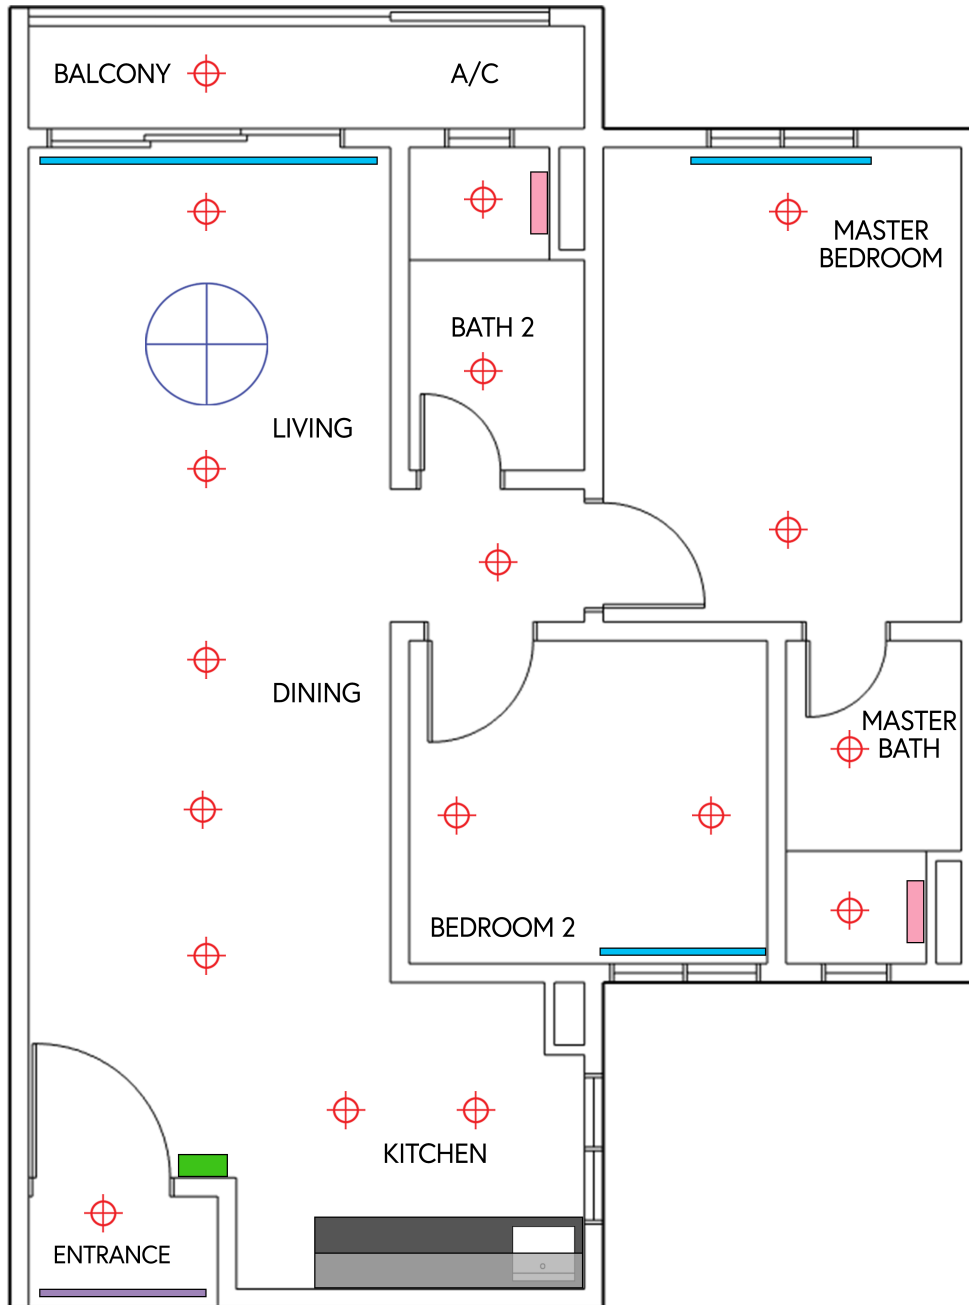

Terms & conditions apply

what is included in package :

A. Fittings:

- supply & install 1.0mmTHK Main Door Grille c/w lever lockset
- supply & install heavy-duty Curtain Track (single layer) at sliding door & all bedroom windows
- Wireless Door Bell
- 18W Surface Ceiling Light - 18 nos
- supply & install DEKA or equivalent brand 5-blades remote control Ceiling Fan - 1 nos
- supply & install DEKA or equivalent brand non pump Water Heater - 2 nos

B. Kitchen Area:

- 6'L, i-shape Base Units come with HPL top, 3 levels drawer set & Aluminium Skirting
- 6'L, standard height i-shape Wall Unit

C. Others:

- Floor Protection with Canvas
- Painting Touch up & Basic Cleaning after completion

** Kitchen Cabinet exclusive in white color design.

SENTUL POINT
TYPE B1 / B1A / B1B / B2
 743 / 764 SF
 (2 bedroom & 2 bathroom)

Ready to Rent Package

-  18W Ceiling Light x 18 nos
-  Ceiling Fan x 1 nos
-  Wireless Door Bell
-  Non Pump Water Heater x 2 nos
-  Heavy Duty Single Layer Curtain Track
-  1.0mmTHK Main Door Grille
-  6'L i-shape Base Unit with HPL Top
-  6'L x standard height i-shape Wall Unit